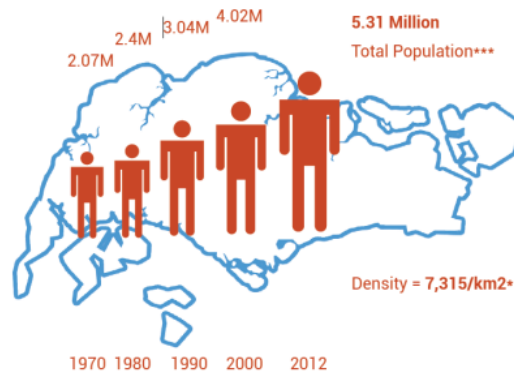

Singapore Today

Singapore within Top 25 Most Liveable Cities in the World

Singapore was ranked

- #15 in Monocle's Most Liveable Cities Index 2013
- #25 in the Mercer Quality of Living Survey 2012

Singapore – a City-State’s Challenges

- **714 km²** land area
- **5.3 mil** population
- **Limited** natural resources

Centre for Liveable Cities

Established in 2008 by Ministry of National Development and the Ministry of the Environment and Water Resources as a knowledge centre for liveable and sustainable cities.