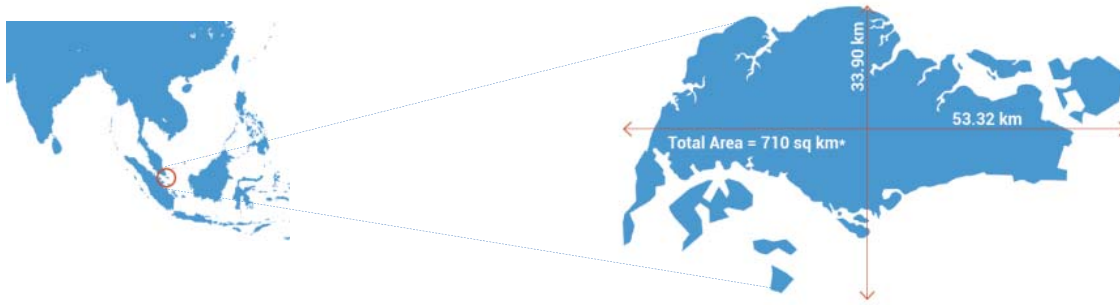

Singapore Today

Singapore within Top 25 Most Liveable Cities in the World

Singapore was ranked

- #15 in Monocle's Most Liveable Cities Index 2013
- #25 in the Mercer Quality of Living Survey 2012

Singapore – a City-State’s Challenges

- **714 km²** land area
- **5.3 mil** population
- **Limited** natural resources

Centre for Liveable Cities

Established in 2008 by Ministry of National Development and the Ministry of the Environment and Water Resources as a knowledge centre for liveable and sustainable cities.