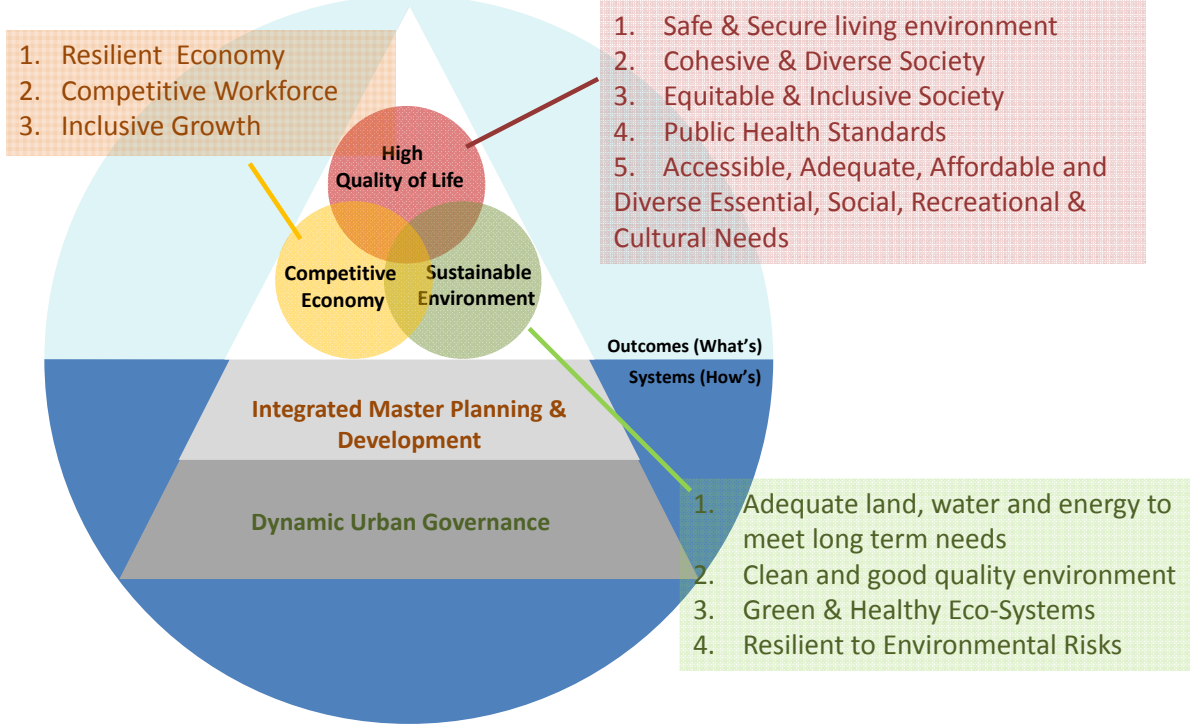

- **714 km²** land area
- **5.3 mil** population
- **Limited** natural resources

Centre for Liveable Cities

Established in 2008 by Ministry of National Development and the Ministry of the Environment and Water Resources as a knowledge centre for liveable and sustainable cities.

Mission: To distil, create and share knowledge on liveable and sustainable cities

Distil and Create Knowledge

CLC Liveability Framework

framework for planning and developing a liveable city

Distil and Create Knowledge

CLC Liveability Framework

framework for planning and developing a liveable city

“City in a Garden”

Despite growth in population since 1986 from 2.7 million to 5 million,

Greening Singapore

Integrated approach to Planning and Implementation

Involving the Community

Cultivating Garden Spaces, Park Connectors, Vertical Greenery, rooftop gardens and more

Sharing the Knowledge

COLLABORATIVE
RESEARCH

URBAN SOLUTIONS

URBAN SYSTEMS STUDIES

LIVABLE & SUSTAINABLE CITIES
INTEGRATED
URBAN SOLUTIONS
WORLD CITIES SUMMIT 2012