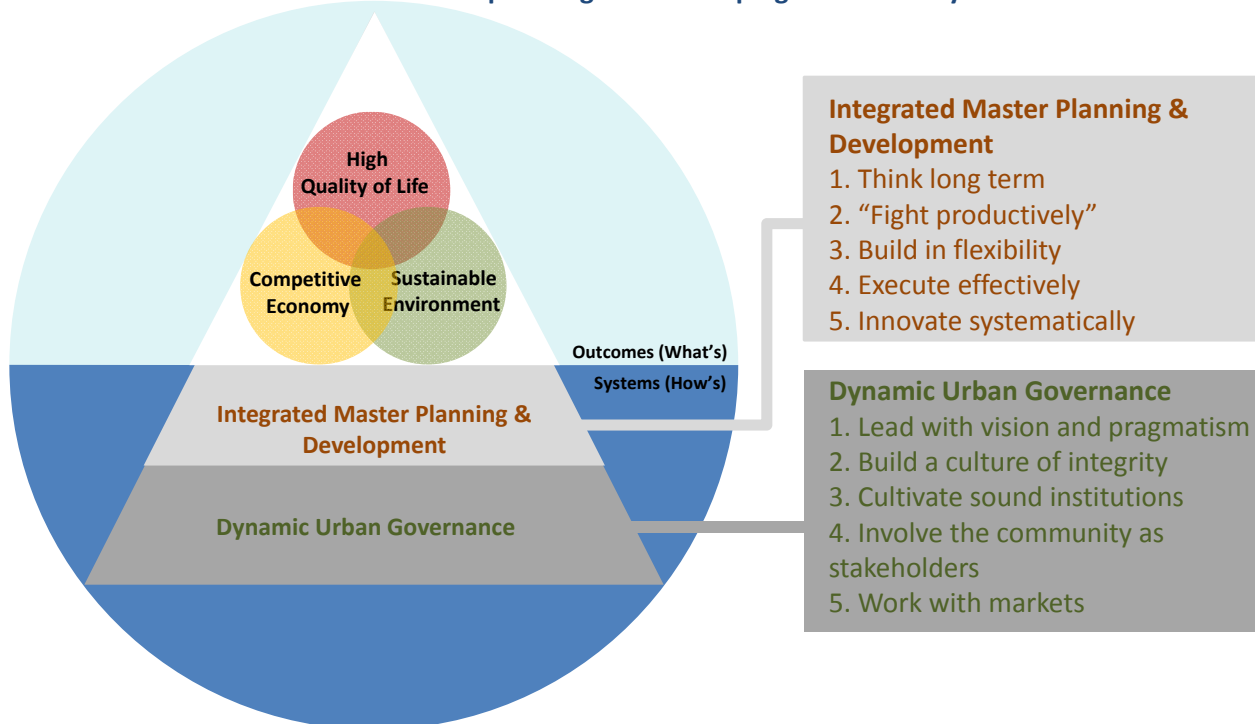

- **714 km²** land area
- **5.3 mil** population
- **Limited** natural resources

Centre for Liveable Cities

Established in 2008 by Ministry of National Development and the Ministry of the Environment and Water Resources as a knowledge centre for liveable and sustainable cities.

Mission: To distil, create and share knowledge on liveable and sustainable cities

Distil and Create Knowledge

CLC Liveability Framework

framework for planning and developing a liveable city

Distil and Create Knowledge

CLC Liveability Framework

framework for planning and developing a liveable city

“City in a Garden”

Despite growth in population since 1986 from 2.7 million to 5 million,

Greening Singapore

Integrated approach to Planning and Implementation

Involving the Community

Cultivating Garden Spaces, Park Connectors, Vertical Greenery, rooftop gardens and more

Sharing the Knowledge

COLLABORATIVE
RESEARCH

URBAN SOLUTIONS

URBAN SYSTEMS STUDIES

LIVABLE & SUSTAINABLE CITIES
INTEGRATED
URBAN SOLUTIONS
WORLD CITIES SUMMIT 2012