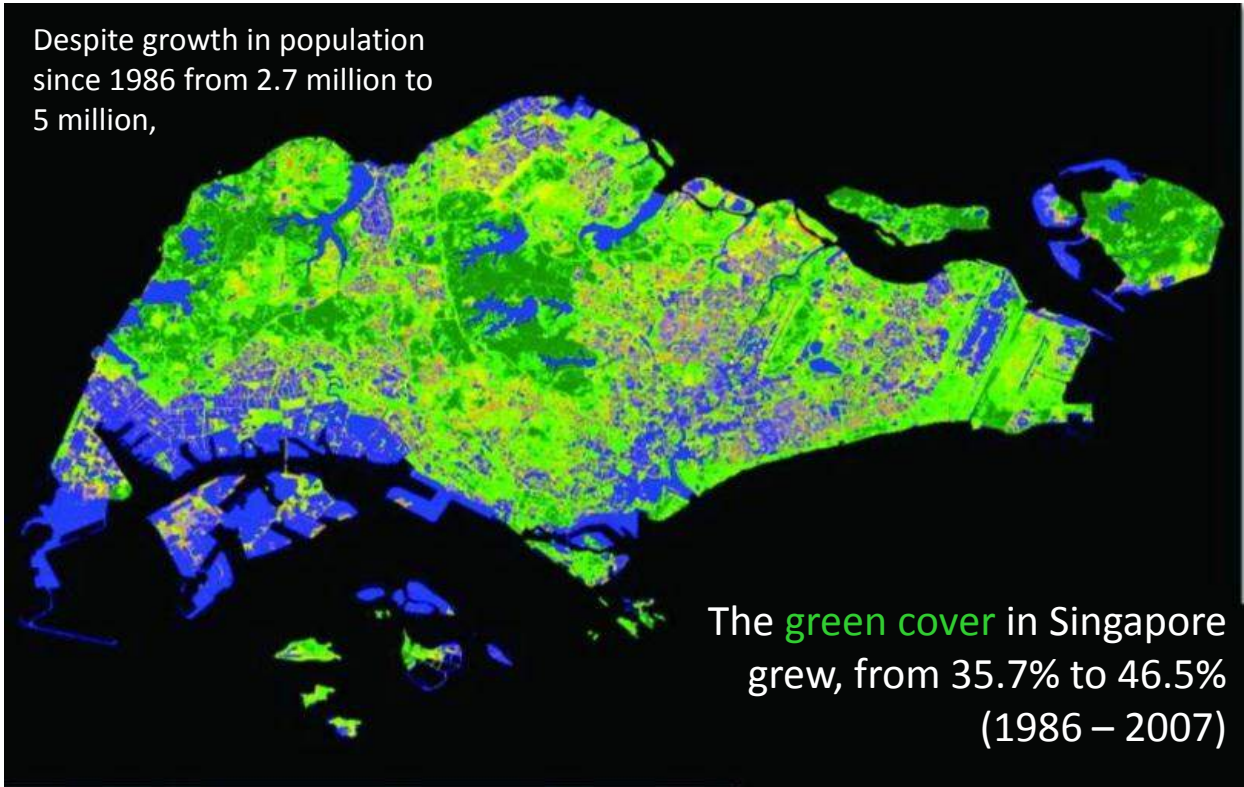

CLC Liveability Framework

framework for planning and developing a liveable city

“City in a Garden”

Despite growth in population since 1986 from 2.7 million to 5 million,

Greening Singapore

Integrated approach to Planning and Implementation