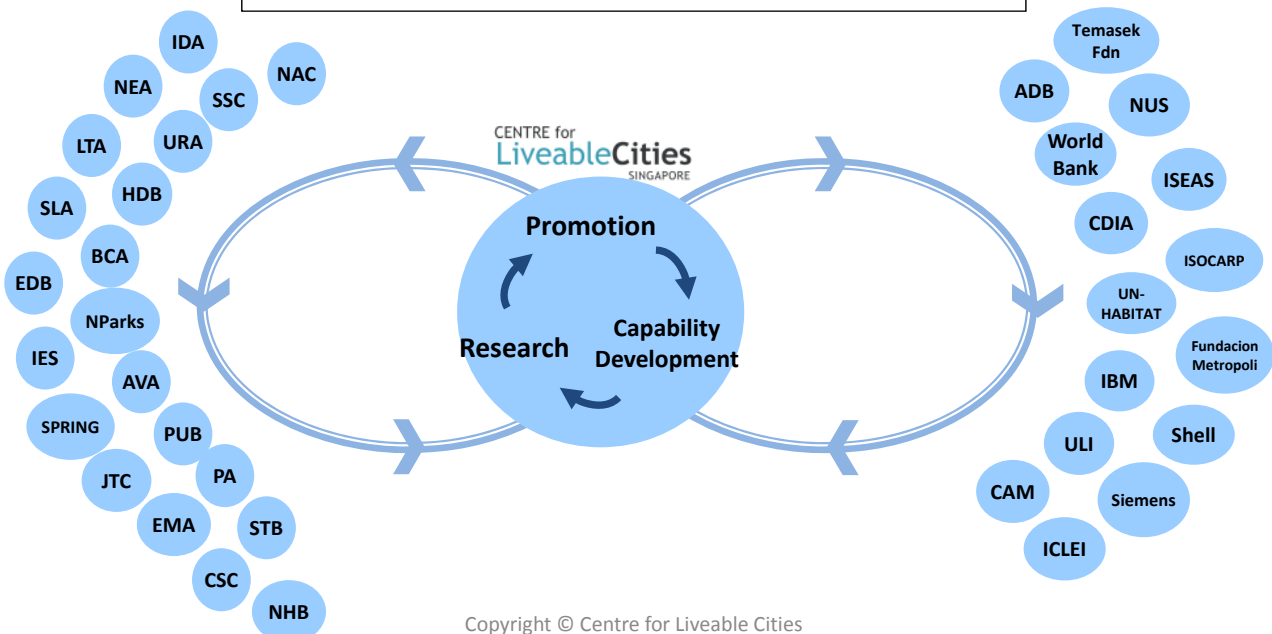

Centre for Liveable Cities

Established in 2008 by Ministry of National Development and the Ministry of the Environment and Water Resources as a knowledge centre for liveable and sustainable cities.

Mission: To distil, create and share knowledge on liveable and sustainable cities